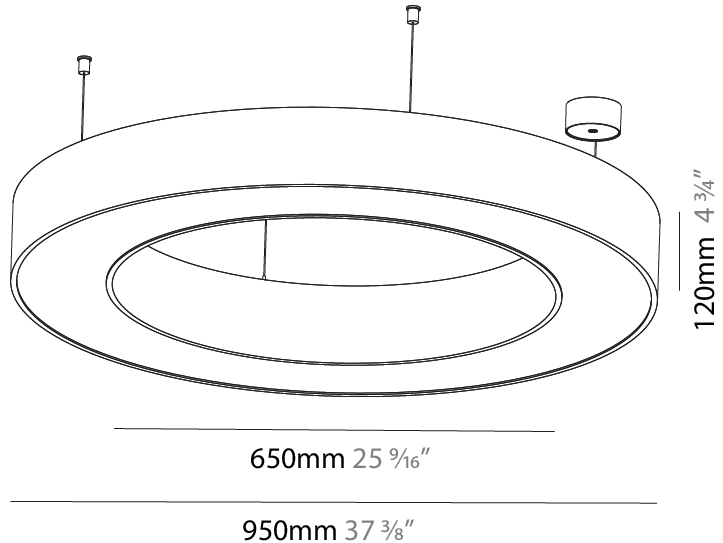

GENERAL

Series: Glorious
Subseries: Glorious
Brand: Prolight
Division: Architectural
Mounting Type: Suspension
Mounting Location: Ceiling
Subcategory: Ambient

PHYSICAL

Shape: Round
Diameter (mm): 950
Diameter (in): 37 ³/₈
Height (mm): 120
Height (in): 4 ³/₄
Max. Overall Height (mm): 2120
Max. Overall Height (in): 83 ⁷/₁₆
Light Distribution: Direct / Indirect
Weight (kg): 10.395
Weight (lbs): 22.92
Diffuser: PMMA - Opal or Micro-Prism
Fixture Finish: SSR / BKV / CWI / CRY / HAB / UFT / ITA / RUA / FTG / MYG / LOD / PUS / FRO / FUP / KIA / POP / BLS / SPG / MEY / GOH / GUM / CHC / COM / ABZ / JAG / OBR / MOS / ROR
Fixture Material: Aluminum

ELECTRICAL

Lamp Type: LED (Zhaga Standard)
Input Wattage (W): 58.5
Total Output Wattage (W): 52 / 41.6 (3500K)
Dimming: Non-Dimming / Phase Dimming (120Vac only) / 0-10V Dimming
Driver Included: Yes
Driver Location: Integrated
Driver Type: Constant Current
Driver Class: Class 2
Input Voltage (V): 120 - 277
Constant Current (MA): 350 / 900/400 (3500K)

LED

Color Temperature (°K): 3000 / 3500 / 4000
Max. Delivered Lumen (lm): 4150 / 4302 / 4390 Direct / 1850/ 1911 / 150
CRI: >80 CRI
Efficiency (%): 69
Lamp Life (hrs): 50000

OPTICAL

RATINGS AND CERTIFICATIONS

Certified By: Certified for North American Standards
IP rating: IP20