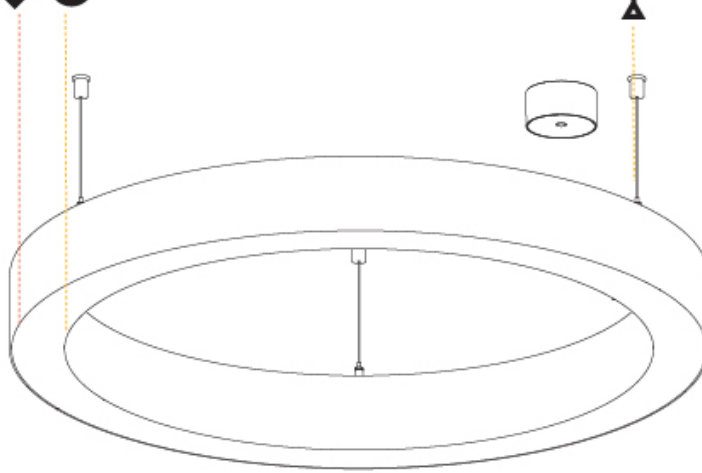

PROJECT	_____
TYPE	_____
SPECIFIER	_____
QUANTITY	_____
DATE	_____

For Color / Finish Chart & Symbology see Appendix or product page downloadable area.

°K

Dimming	DP	DV		
	Phase	0-10V		
Color Temperature	30K	35K	°K	
	3000K	3500K		40K
Diffuser	01	02	D	
	Opal	Micro-Prism		
Suspension Cable Color and Length	..05	..10		
	2000	6000		

ORDER-EXAMPLE: °K

L3XXXX- DV 30K 02 01 05

0-10V 3000K Black Opal 2000mm/Trans