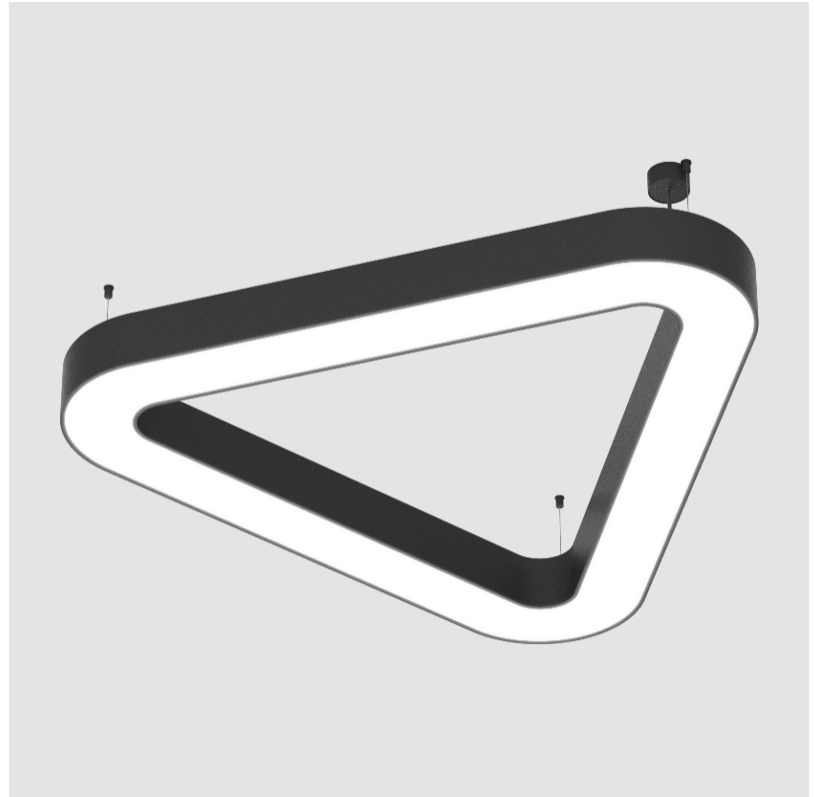

GENERAL

Series: Glorious
Subseries: Glorious Victory
Brand: Prolicht
Division: Architectural
Mounting Type: Suspension
Mounting Location: Ceiling
Subcategory: Ambient

PHYSICAL

Shape: Abstract
Length (mm): 1400
Length (in): 55 1/8
Width (mm): 1400
Width (in): 55 1/8
Height (mm): 120
Height (in): 4 3/4
Max. Overall Height (mm): 2120
Max. Overall Height (in): 83 7/16
Light Distribution: Direct / Indirect
Weight (kg): 14.359
Weight (lbs): 31.66
Diffuser: PMMA - Opal or Micro-Prism
Fixture Finish: SSR / BKV / CWI / CRY / HAB / UFT / ITA / RUA / FTG / MYG / LOD / PUS / FRO / FUP / KIA / POP / BLS / SPG / MEY / GOH / GUM / CHC / COM / ABZ / JAG / OBR / MOS / ROR
Fixture Material: Aluminum

ELECTRICAL

Lamp Type: LED (Zhaga Standard)
Input Wattage (W): 105
Total Output Wattage (W): 84 / 57.6 (3500K)
Dimming: Non-Dimming / Phase Dimming (120Vac only) / 0-10V Dimming
Driver Included: Yes
Driver Location: Integrated
Driver Type: Constant Current - 120 / 277Vac
Driver Class: Class 2
Input Voltage (V): 120 - 277
Constant Current (MA): 350 / 1200/600 (3500K)

LED

Color Temperature (°K): 3000 / 3500 / 4000
Max. Delivered Lumen (lm): 5540 / 5733 / 5850 Direct / 3830 / 3969 / 4050 Indirect
CRI: >80 CRI
Efficiency (%): 69.8
Lamp Life (hrs): 50000

OPTICAL

RATINGS AND CERTIFICATIONS

Certified By: Certified for North American Standards
IP rating: IP20