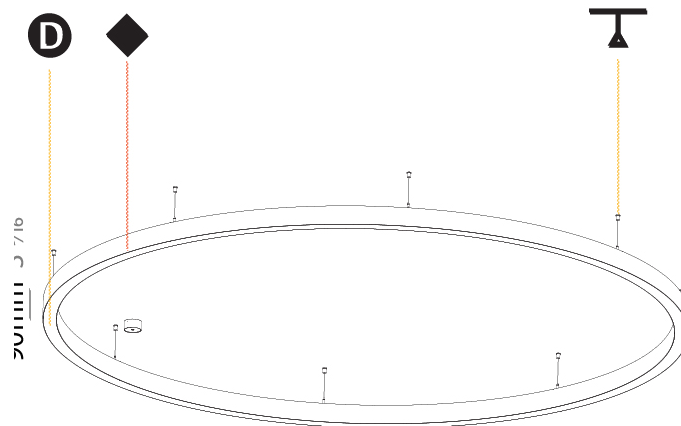

GENERAL

Series: Glorious
Subseries: Glorious Slim
Brand: Prolicht
Division: Architectural
Mounting Type: Suspension
Mounting Location: Ceiling
Subcategory: Ambient

PHYSICAL

Shape: Round
Diameter (mm): 3000
Diameter (in): 118 1/8
Height (mm): 90
Height (in): 3 9/16
Max. Overall Height (mm): 2090
Max. Overall Height (in): 82 5/16
Light Distribution: Direct / Indirect
Weight (kg): 31.716
Weight (lbs): 69.93
Diffuser: [PMMA - Opal or Micro-Prism](#)
Fixture Finish: [SSR / BKV / CWI / CRY / HAB / UFT / ITA / RUA / FTG / MYG / LOD / PUS / FRO / FUP / KIA / POP / BLS / SPG / MEY / GOH / GUM / CHC / COM / ABZ / JAG / OBR / MOS / ROR](#)
Fixture Material: Aluminum
Cable Details: 2000mm or 6000mm Transparent Cable

ELECTRICAL

Lamp Type: LED (Zhaga Standard)
Input Wattage (W): 224 / 112
Total Output Wattage (W): 192 / 84
Dimming: [Tri-Mode (Non-Dimming and Phase Dimming (120Vac only) and 0-10V Dimming)](#)
Driver Included: Yes
Driver Location: Integrated
Driver Type: Constant Current - Universal
Driver Class: Class 2
Input Voltage (V): 120 - 277
Constant Current (MA): 350

LED

Color Temperature (°K): 3000 / 3500 / 4000
Max. Delivered Lumen (lm): 38980 / 39798 / 40610
CRI: >80 CRI
Lamp Life (hrs): 50000

OPTICAL

RATINGS AND CERTIFICATIONS

Certified By: Certified for North American Standards
IP rating: IP20

2870mm 113"

3000mm 118 1/8"