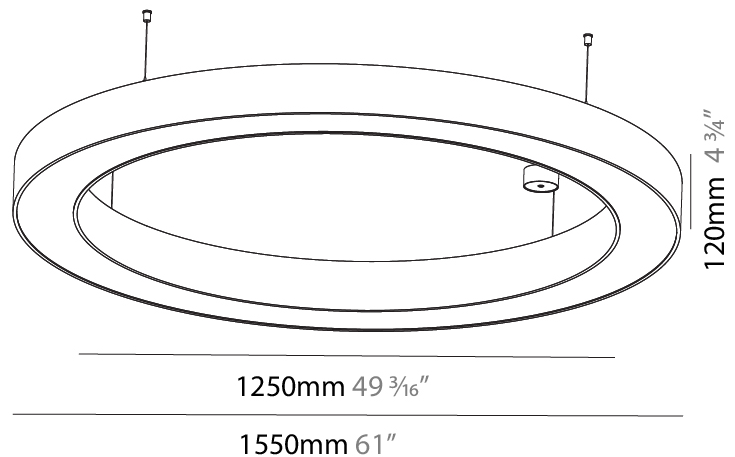

GENERAL

Series: Glorious
Subseries: Glorious
Brand: Prolight
Division: Architectural
Mounting Type: Suspension
Mounting Location: Ceiling
Subcategory: Ambient

PHYSICAL

Shape: Round
Diameter (mm): 1550
Diameter (in): 61
Height (mm): 120
Height (in): 4 ¾
Max. Overall Height (mm): 2120
Max. Overall Height (in): 83 7/16
Light Distribution: Direct / Indirect
Weight (kg): 16.737
Weight (lbs): 36.90
Diffuser: PMMA - Opal or Micro-Prism
Fixture Finish: SSR / BKV / CWI / CRY / HAB / UFT / ITA / RUA / FTG / MYG / LOD / PUS / FRO / FUP / KIA / POP / BLS / SPG / MEY / GOH / GUM / CHC / COM / ABZ / JAG / OBR / MOS / ROR
Fixture Material: Aluminum

ELECTRICAL

Lamp Type: LED (Zhaga Standard)
Input Wattage (W): 110
Total Output Wattage (W): 88 / 70.4 (3500K)
Dimming: Non-Dimming / Phase Dimming (120Vac only) / 0-10V Dimming
Driver Included: Yes
Driver Location: Integrated
Driver Type: Constant Current - 120 / 277Vac
Driver Class: Class 2
Input Voltage (V): 120 - 277
Constant Current (MA): 350 / 700/800 (3500K)

LED

Color Temperature (°K): 3000 / 3500 / 4000
Max. Delivered Lumen (lm): 6920 / 7164 / 7310 Direct / 4530 / 4938 / 4790 Indirect
CRI: >80 CRI
Efficiency (%): 68
Lamp Life (hrs): 50000

OPTICAL

RATINGS AND CERTIFICATIONS

Certified By: Certified for North American Standards
IP rating: IP20