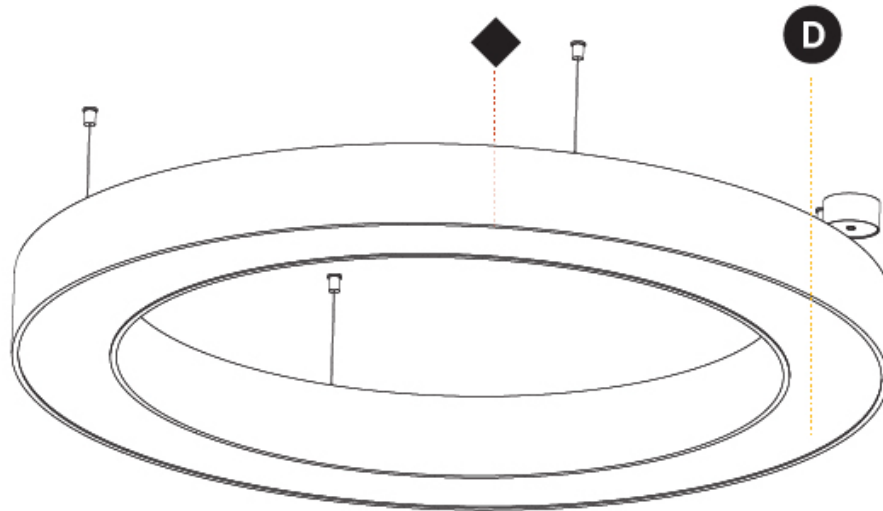

A30309-

PROJECT	_____
TYPE	_____
SPECIFIER	_____
QUANTITY	_____
DATE	_____