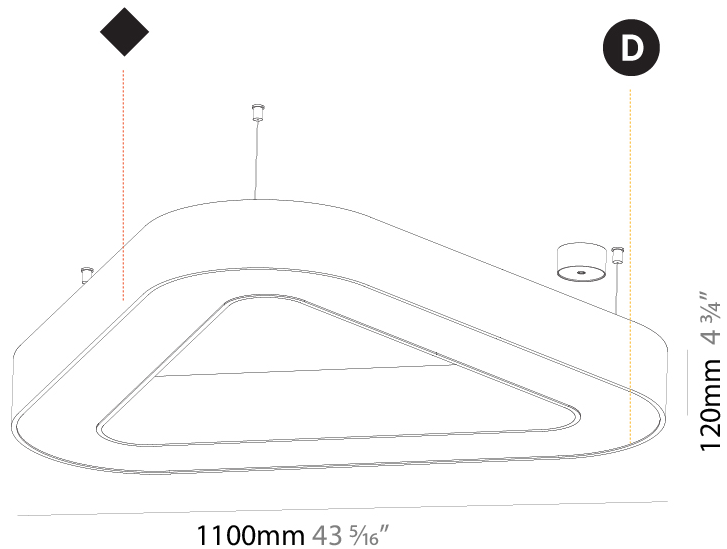

GENERAL

Series: Glorious
Subseries: Glorious Victory
Brand: Prolicht
Division: Architectural
Mounting Type: Suspension
Mounting Location: Ceiling
Subcategory: Ambient

PHYSICAL

Shape: Abstract
Length (mm): 1100
Length (in): 43 5/16
Width (mm): 1100
Width (in): 43 5/16
Height (mm): 120
Height (in): 4 3/4
Max. Overall Height (mm): 2120
Max. Overall Height (in): 83 7/16
Light Distribution: Direct / Indirect
Weight (kg): 10.819
Weight (lbs): 23.851
Diffuser: PMMA - Opal or Micro-Prism
Fixture Finish: SSR / BKV / CWI / CRY / HAB / UFT / ITA / RUA / FTG / MYG / LOD / PUS / FRO / FUP / KIA / POP / BLS / SPG / MEY / GOH / GUM / CHC / COM / ABZ / JAG / OBR / MOS / ROR
Fixture Material: Aluminum

ELECTRICAL

Lamp Type: LED (Zhaga Standard)
Input Wattage (W): 70
Total Output Wattage (W): 60 / 48 (3500K)
Dimming: Non-Dimming / Phase Dimming (120Vac only) / 0-10V Dimming
Driver Included: Yes
Driver Location: Integrated
Driver Type: Constant Current - 120 / 277Vac
Driver Class: Class 2
Input Voltage (V): 120 - 277
Constant Current (MA): 350 / 900/600 (3500K)

LED

Color Temperature (°K): 3000 / 3500 / 4000
Max. Delivered Lumen (lm): 4150 / 4302 / 4390 Direct / 3660 / 3783 / 3860 Indirect
CRI: >80 CRI
Efficiency (%): 70.9
Lamp Life (hrs): 50000

OPTICAL

RATINGS AND CERTIFICATIONS

Certified By: Certified for North American Standards
IP rating: IP20