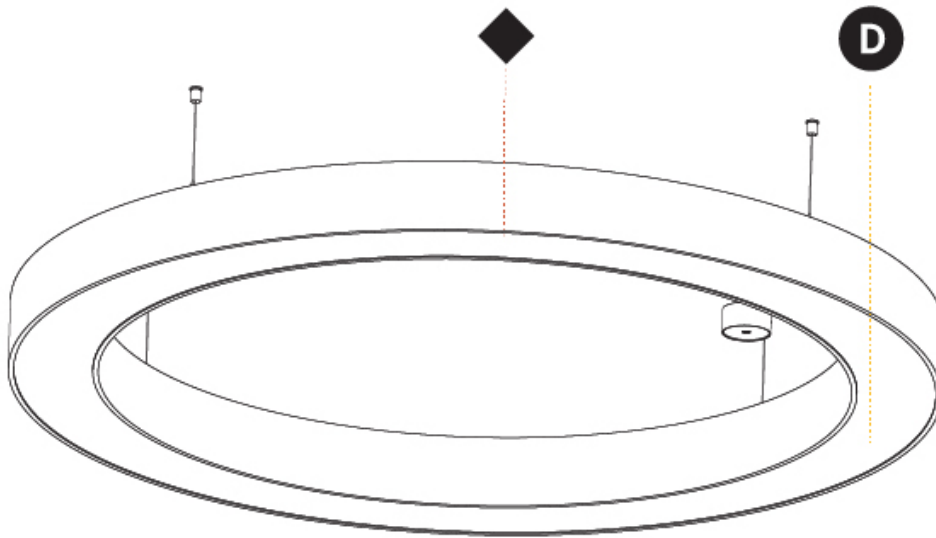

A30315-

PROJECT
TYPE
SPECIFIER
QUANTITY
DATE