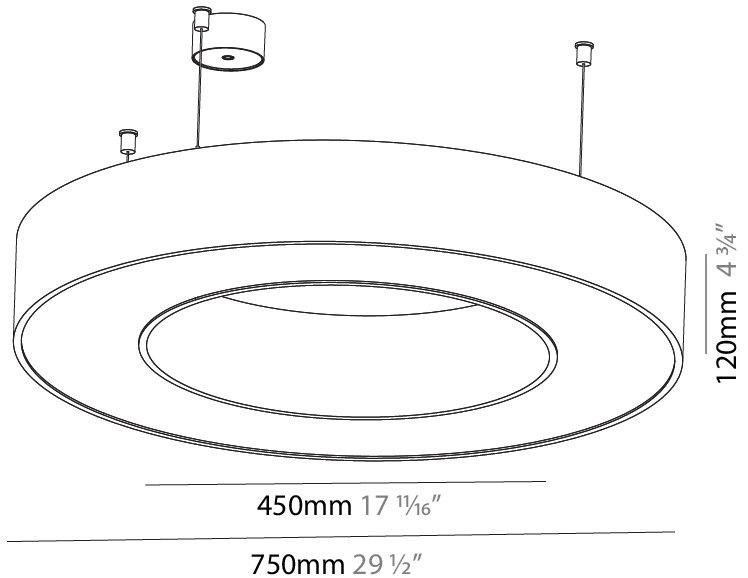

GENERAL

Series: Glorious
Subseries: Glorious
Brand: Prolight
Division: Architectural
Mounting Type: Suspension
Mounting Location: Ceiling
Subcategory: Ambient

PHYSICAL

Shape: Round
Diameter (mm): 750
Diameter (in): 29 1/2
Height (mm): 120
Height (in): 4 3/4
Max. Overall Height (mm): 2120
Max. Overall Height (in): 83 7/16
Light Distribution: Direct / Indirect
Weight (kg): 7.675
Weight (lbs): 16.9
Diffuser: [PMMA - Opal or Micro-Prism](#)
Fixture Finish: [SSR / BKV / CWI / CRY / HAB / UFT / ITA / RUA / FTG / MYG / LOD / PUS / FRO / FUP / KIA / POP / BLS / SPG / MEY / GOH / GUM / CHC / COM / ABZ / JAG / OBR / MOS / ROR](#)
Fixture Material: Aluminum

ELECTRICAL

Lamp Type: LED (Zhaga Standard)
Input Wattage (W): 45
Total Output Wattage (W): 40 / 32 (3500K)
Dimming: [Non-Dimming / Phase Dimming (120Vac only) / 0-10V Dimming](#)
Driver Included: Yes
Driver Location: Integrated
Driver Type: Constant Current
Driver Class: Class 2
Input Voltage (V): 120 - 277
Constant Current (MA): 350 / 600/400 (3500K)

LED

[Color Temperature (°K): 3000 / 3500 / 4000](#)
Max. Delivered Lumen (lm): 2770 / 2862 / 2920 Direct / 1380 / 1440 / 1470 Indirect
CRI: >80 CRI
Efficiency (%): 71
Lamp Life (hrs): 50000

OPTICAL

RATINGS AND CERTIFICATIONS

Certified By: Certified for North American Standards
IP rating: IP20