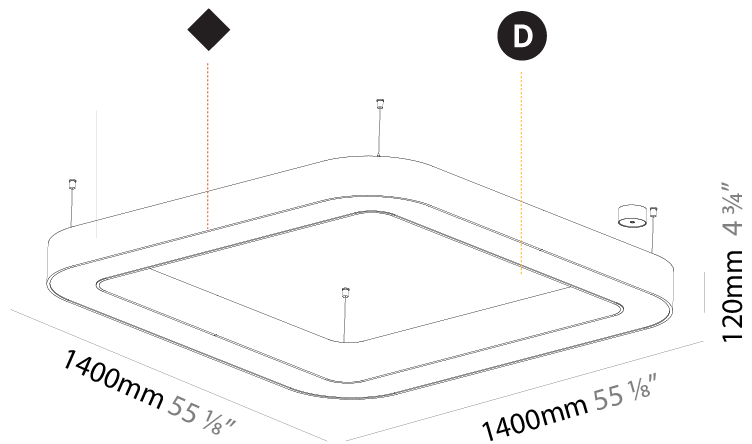

GENERAL

Series: Glorious
Subseries: Glorious Quantum
Brand: Prolicht
Division: Architectural
Mounting Type: Suspension
Mounting Location: Ceiling
Subcategory: Ambient

PHYSICAL

Shape: Square
Length (mm): 1400
Length (in): 55 1/8
Width (mm): 1400
Width (in): 55 1/8
Height (mm): 120
Height (in): 4 3/4
Max. Overall Height (mm): 2120
Max. Overall Height (in): 83 7/16
Light Distribution: Direct / Indirect
Weight (kg): 18.463
Weight (lbs): 40.62
Diffuser: PMMA - Opal or Micro-Prism
Fixture Finish: SSR / BKV / CWI / CRY / HAB / UFT / ITA / RUA / FTG / MYG / LOD / PUS / FRO / FUP / KIA / POP / BLS / SPG / MEY / GOH / GUM / CHC / COM / ABZ / JAG / OBR / MOS / ROR
Fixture Material: Aluminum

ELECTRICAL

Lamp Type: LED (Zhaga Standard)
Input Wattage (W): 120
Total Output Wattage (W): 96 / 76.8 (3500K)
Dimming: Non-Dimming / Phase Dimming (120Vac only) / 0-10V Dimming
Driver Included: Yes
Driver Location: Integrated
Driver Type: Constant Current - 120 / 277Vac
Driver Class: Class 2
Input Voltage (V): 120 - 277
Constant Current (MA): 350 / 800 (3500K)

LED

Color Temperature (°K): 3000 / 3500 / 4000
Max. Delivered Lumen (lm): 7380 / 7644 / 7800 Direct / 5120 / 5556 / 5400 Indirect
CRI: >80 CRI
Efficiency (%): 69.8
Lamp Life (hrs): 50000

OPTICAL

RATINGS AND CERTIFICATIONS

Certified By: Certified for North American Standards
IP rating: IP20