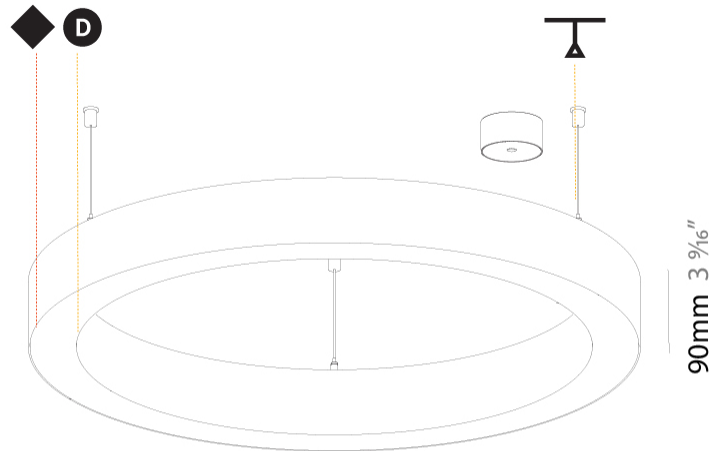

GENERAL

Series: Glorious
Subseries: Glorious Slim
Brand: Prolicht
Division: Architectural
Mounting Type: Suspension
Mounting Location: Ceiling
Subcategory: Ambient

PHYSICAL

Shape: Round
Diameter (mm): 800
Diameter (in): 31 1/2
Height (mm): 90
Height (in): 3 9/16
Max. Overall Height (mm): 2090
Max. Overall Height (in): 82 5/16
Light Distribution: Direct / Indirect
Weight (kg): 8.128
Weight (lbs): 17.92
Diffuser: [PMMA - Opal or Micro-Prism](#)
Fixture Finish: [SSR / BKV / CWI / CRY / HAB / UFT / ITA / RUA / FTG / MYG / LOD / PUS / FRO / FUP / KIA / POP / BLS / SPG / MEY / GOH / GUM / CHC / COM / ABZ / JAG / OBR / MOS / ROR](#)
Fixture Material: Aluminum
Cable Details: 2000mm or 6000mm Transparent Cable

ELECTRICAL

Lamp Type: LED (Zhaga Standard)
Input Wattage (W): 56 / 52.5
Total Output Wattage (W): 48 / 45
Dimming: [Tri-Mode (Non-Dimming and Phase Dimming (120Vac only) and 0-10V Dimming)](#)
Driver Included: Yes
Driver Location: Integrated
Driver Type: Constant Current - Universal
Driver Class: Class 2
Input Voltage (V): 120 - 277
Constant Current (MA): 350

LED

Color Temperature (°K): [3000 / 3500 / 4000](#)
Max. Delivered Lumen (lm): 9830 / 10035 / 10240
CRI: >80 CRI
Lamp Life (hrs): 50000

OPTICAL

RATINGS AND CERTIFICATIONS

Certified By: Certified for North American Standards
IP rating: IP20

Ø 670mm 26 3/8"

Ø 800mm 31 1/2"