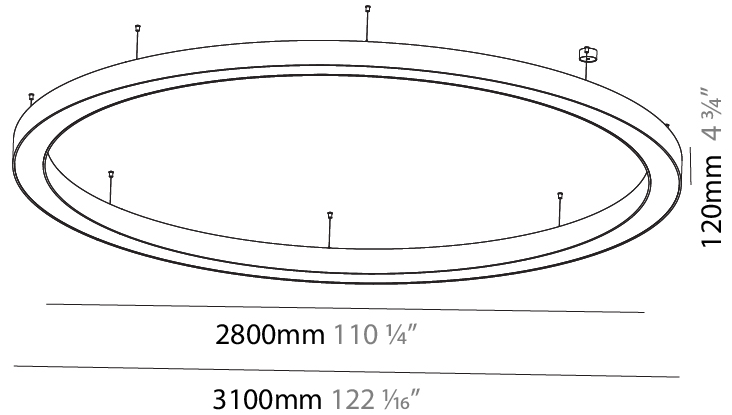

GENERAL

Series: Glorious
Subseries: Glorious
Brand: Prolicht
Division: Architectural
Mounting Type: Suspension
Mounting Location: Ceiling
Subcategory: Ambient

PHYSICAL

Shape: Round
Diameter (mm): 3100
Diameter (in): 122 1/16
Depth (mm): 120
Depth (in): 4 3/4
Max. Overall Height (mm): 2120
Max. Overall Height (in): 83 7/16
Light Distribution: Direct / Indirect
Weight (kg): 40.905
Weight (lbs): 90.18
Diffuser: PMMA - Opalor Micro-Prism
Fixture Finish: SSR / BKV / CWI / CRY / HAB / UFT / ITA / RUA / FTG / MYG / LOD / PUS / FRO / FUP / KIA / POP / BLS / SPG / MEY / GOH / GUM / CHC / COM / ABZ / JAG / OBR / MOS / ROR
Fixture Material: Aluminum

ELECTRICAL

Lamp Type: LED (Zhaga Standard)
Input Wattage (W): 240
Total Output Wattage (W): 192 / 153.6 (3500K)
Dimming: Non-Dimming / Phase Dimming (120Vac only) / 0-10V Dimming
Driver Included: Yes
Driver Location: Integrated
Driver Type: Constant Current - 120 / 277Vac
Driver Class: Class 2
Input Voltage (V): 120 - 277
Constant Current (MA): 350 / 800 (3500K)

LED

Color Temperature (°K): 3000 / 3500 / 4000
Max. Delivered Lumen (lm): 14770 / 15288 / 15600 Direct / 10220 / 10584 / 10800 Indirect
CRI: >80 CRI
Efficiency (%): 70
Lamp Life (hrs): 50000

OPTICAL

RATINGS AND CERTIFICATIONS

Certified By: Certified for North American Standards
IP rating: IP20

PROJECT
TYPE
SPECIFIER
QUANTITY
DATE